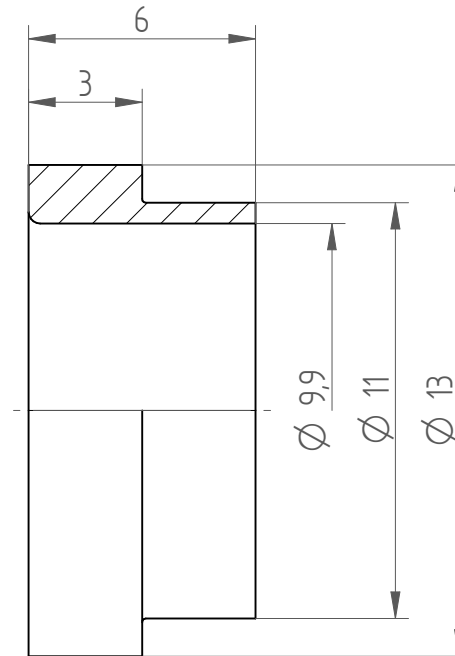

Swiss
Precision
Tools

REGO-FIX®

REGO-FIX AG
Obermattweg 60
4456 Tenniken / Switzerland

Phone +41 61 976 14 66
Fax +41 61 976 14 14
www.rego-fix.com

This is a non-controlled copy. All information given herein is subject to change without notice

The information given herein has been carefully checked and is believed to be correct. REGO-FIX, however, assumes no responsibility or liability for any errors, inaccuracies or omissions that may appear in this drawing

This document is subject to copyright laws. No part of this document may be reproduced or transmitted in any form or any means, electronic or mechanic, for any purpose, without the express written permission of REGO-FIX

Type : KS_ER16_D3/8"
Part No. : 391630953
Date : 11.09.2014
Scale : 5:1